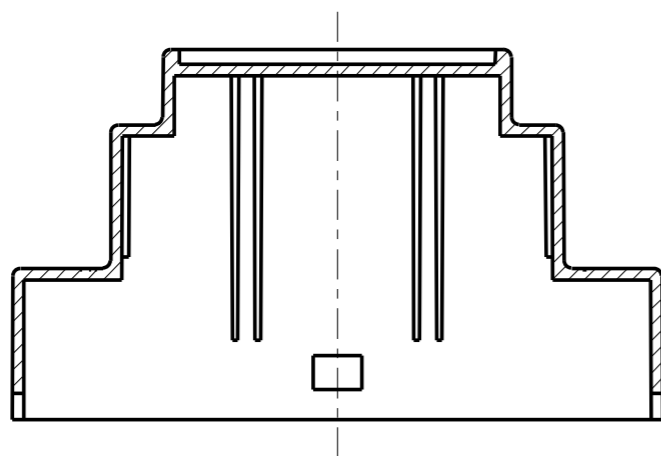

SECTION A-A

SECTION B-B

SCALE 0.500

Missing measures: look at drawing no BC 331

All rights strictly reserved.
 Production or issue to
 third parties in any form
 whatever is not permitted
 without written authority
 from the proprietors.

Registrated design file: 2020060001255 ©

Dato: 27-Oct-10	BERNIC A/S	
Skala: 1.000	Kunde:	Sheet 1 of 1
Tol.:	Materiale:	Farve:
DS/ISO 2768 - m	PC	Grey 70350
Emne nr.:	3D model:	Tegn. nr.:
n.nnn.nnn.nnn	525_ENCL-02	BC 332
Betegnelsen:	Type 525, closed, no terminals	Fil: 525_ENCL-02