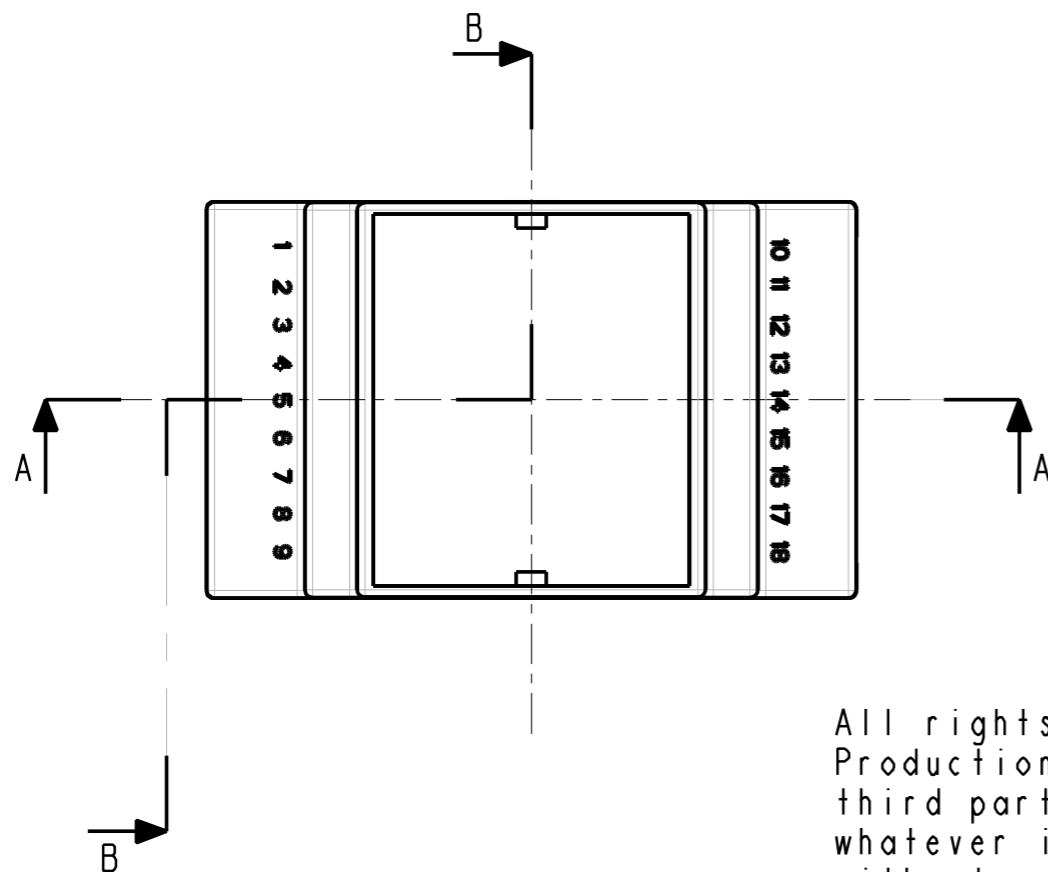

SECTION A-A

SECTION B-B

SCALE 0.500

Missing measures: look at drawing no BC 331

All rights strictly reserved.
 Production or issue to
 third parties in any form
 whatever is not permitted
 without written authority
 from the proprietors.

Registrated design file: 2020060001255 ©

Dato: 27-Oct-10	BERNIC A/S	
Skala: 1.000	Kunde:	Sheet 1 of 1
Tol.:	Materiale:	Farve:
DS/ISO 2768 - m	PC	Grey 70350
Emne nr.:	3D model:	Tegn. nr.:
n.nnn.nnn.nnn	525_ENCL-02	BC 332
Betegnelsen:	Type 525, closed, no terminals	Fil: 525_ENCL-02