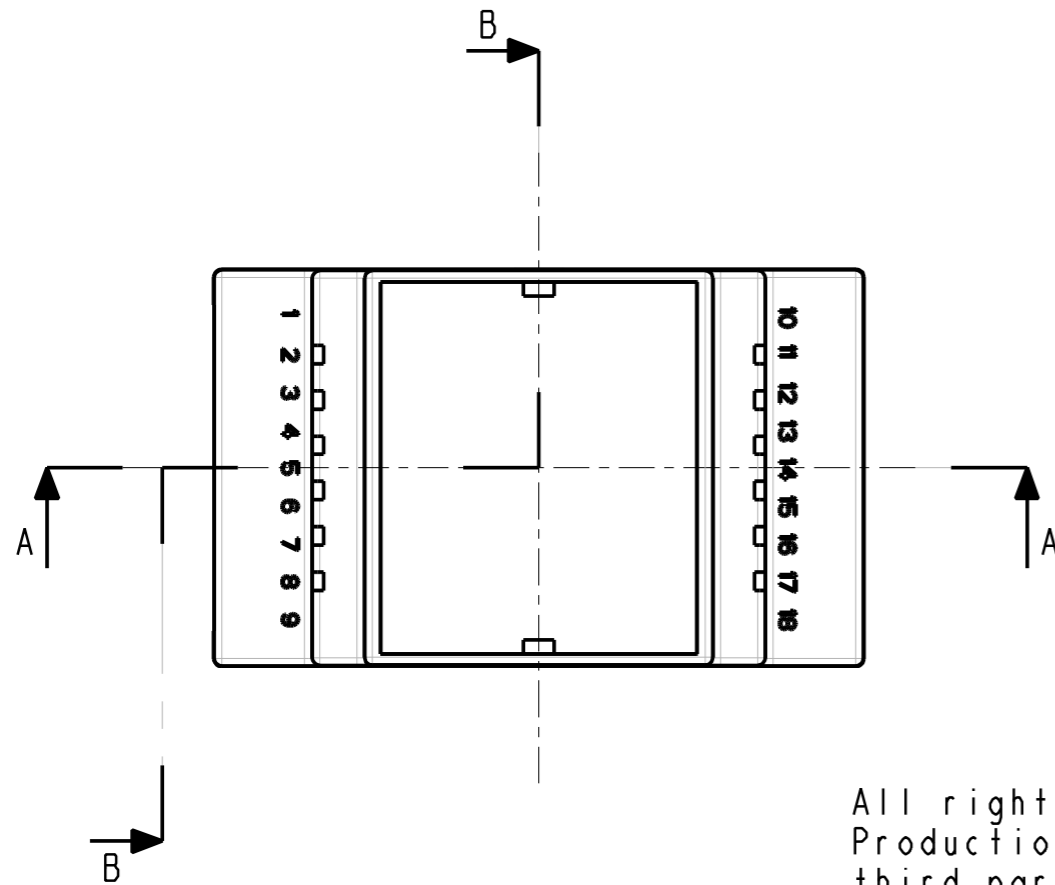

SECTION A-A

SECTION B-B

SCALE 0.500

Missing measures: look at drawing no BC 331

All rights strictly reserved.
 Production or issue to
 third parties in any form
 whatever is not permitted
 without written authority
 from the proprietors.

Registered design file: 2020060001255 ©

Dato: 27-Oct-10	BERNIC A/S	
Skala: 1.000	Kunde:	Sheet 1 of 1
Tol.: DS/ISO 2768 - m	Materiale: PC	Farve: Grey 70350
Emne nr.: n.nnn.nnn.nnn	3D model: 525_ENCL-03	Tegn. nr.: BC 333
Betegnelsen:	Type 525, closed, ventilated	Fil: 525_ENCL-03