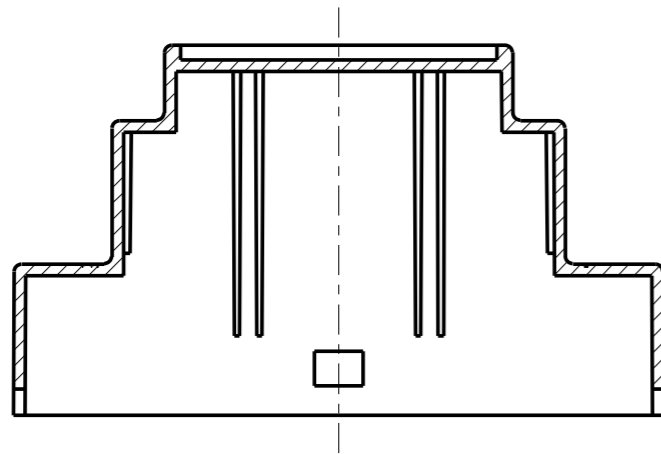

SECTION A-A

SECTION B-B

SCALE 0.500

Missing measures: look at drawing no BC 331

All rights strictly reserved.
 Production or issue to
 third parties in any form
 whatever is not permitted
 without written authority
 from the proprietors.

Registered design file: 2020060001255 ©

Dato: 27-Oct-10	BERNIC A/S	
Skala: 1.000	Kunde:	Sheet 1 of 1
Tol.: DS/ISO 2768 - m	Materiale: PC	Farve: Grey 70350
Emne nr.: n.nnn.nnn.nnn	3D model: 525_ENCL-03	Tegn. nr.: BC 333
Betegnelsen:	Type 525, closed, ventilated	Fil: 525_ENCL-03