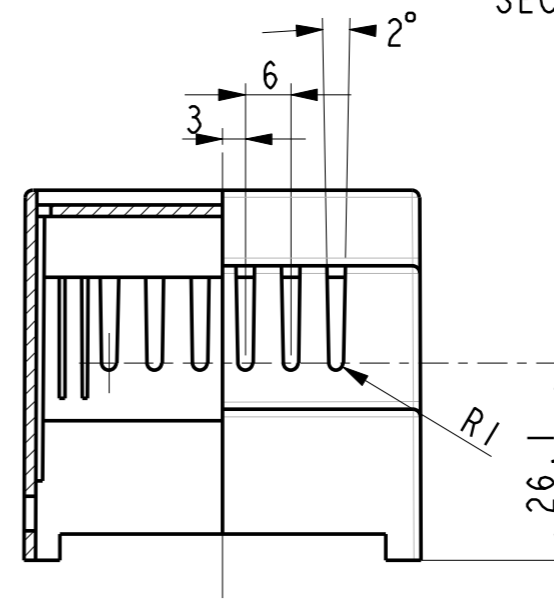

SECTION A-A

SECTION B-B

SCALE 0.500

Missing measures: look at drawing no BC 331

All rights strictly reserved.
 Production or issue to
 third parties in any form
 whatever is not permitted
 without written authority
 from the proprietors.

Registered design file: 2020060001255 ©

Dato: 27-Oct-10	BERNIC A/S	
Skala: 1.000	Kunde:	Sheet 1 of 1
Tol.: DS/ISO 2768 - m	Materiale: PC	Farve: Grey 70350
Emne nr.: n.nnn.nnn.nnn	3D model: 525_ENCL-03	Tegn. nr.: BC 333
Betegnelsen:	Type 525, closed, ventilated	Fil: 525_ENCL-03