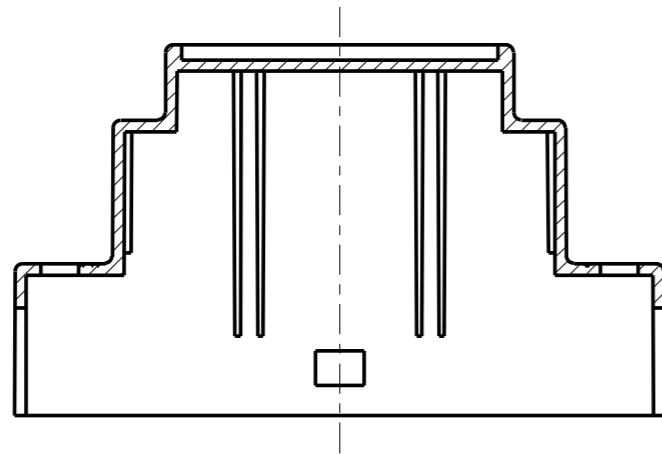

SECTION A-A

SECTION B-B

SCALE 0.500

Missing measures: look at drawing no BC 331

All rights strictly reserved.
Production or issue to
third parties in any form
whatever is not permitted
without written authority
from the proprietors.

Registrated design file: 2020060001255 ©

Dato: 27-Oct-10	BERNIC A/S	
Skala: 1.000	Kunde:	Sheet 1 of 1
Tol.:	Materiale:	Farve:
DS/ISO 2768 - m	PC	Grey 70350
Emne nr.:	3D model:	Tegn. nr.:
4.969.010.709	525_ENCL-04	BC 334
Betegnelsen:	Type 700, open 1-12, closed 13-24	Fil: 525_ENCL-04