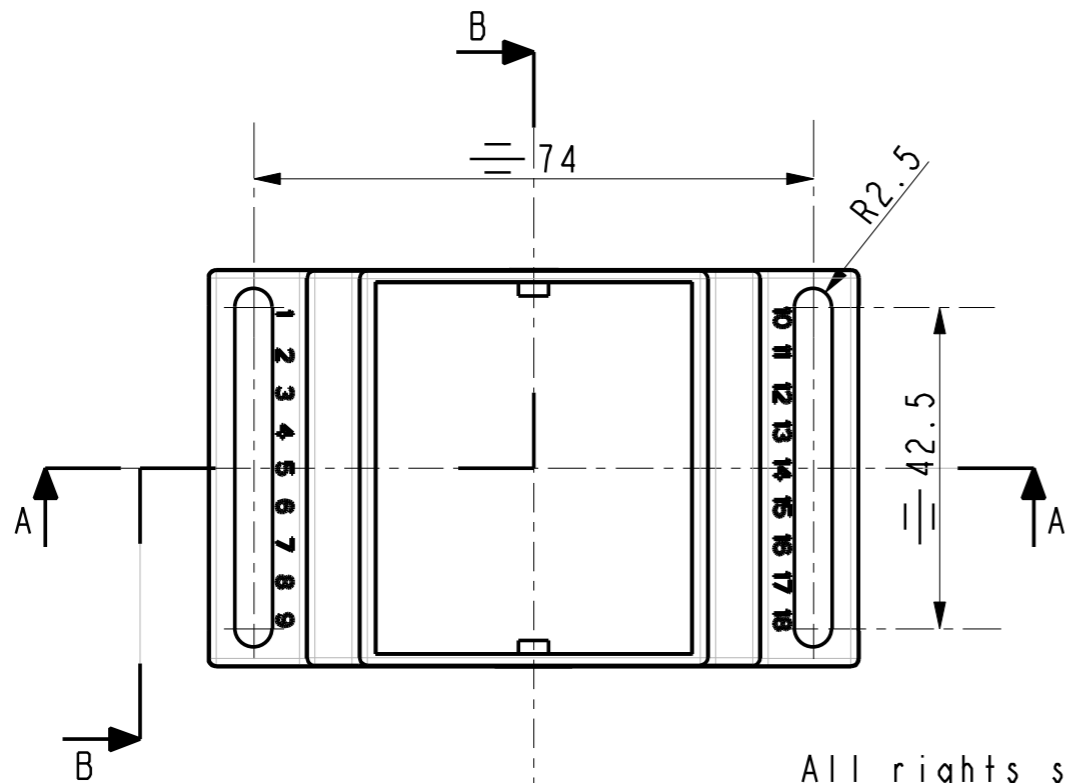

SECTION A-A

SECTION B-B

SCALE 0.500

Missing measures: look at drawing no BC 331

All rights strictly reserved.
Production or issue to
third parties in any form
whatever is not permitted
without written authority
from the proprietors.

Registrated design file: 2020060001255 ©

Dato: 27-Oct-10	BERNIC A/S	
Skala: 1.000	Kunde:	Sheet 1 of 1
Tol.:	Materiale:	Farve:
DS/ISO 2768 - m	PC	Grey 70350
Emne nr.:	3D model:	Tegn. nr.:
4.969.010.709	525_ENCL-04	BC 334
Betegnelsen:	Type 700, open 1-12, closed 13-24	Fil: 525_ENCL-04