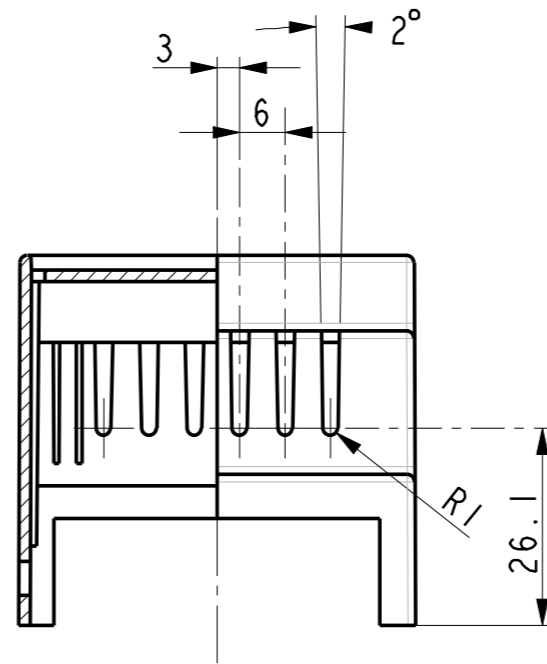

SECTION A-A

SECTION B-B

SCALE 0.500

Missing measures: look at drawing no BC 331

All rights strictly reserved.
 Production or issue to
 third parties in any form
 whatever is not permitted
 without written authority
 from the proprietors.

Registered design file: 2020060001255 ©

Dato: 27-Oct-10	BERNIC A/S	
Skala: 1.000	Kunde:	Sheet 1 of 1
Tol.:	Materiale:	Farve:
DS/ISO 2768 - m	PC	Grey 70350
Emne nr.:	3D model:	Tegn. nr.:
n.nnn.nnn.nnn	525_ENCL-05	BC 335
Betegnelsen:	Type 525, fixed terminals, ventilated	Fil: 525_ENCL-05