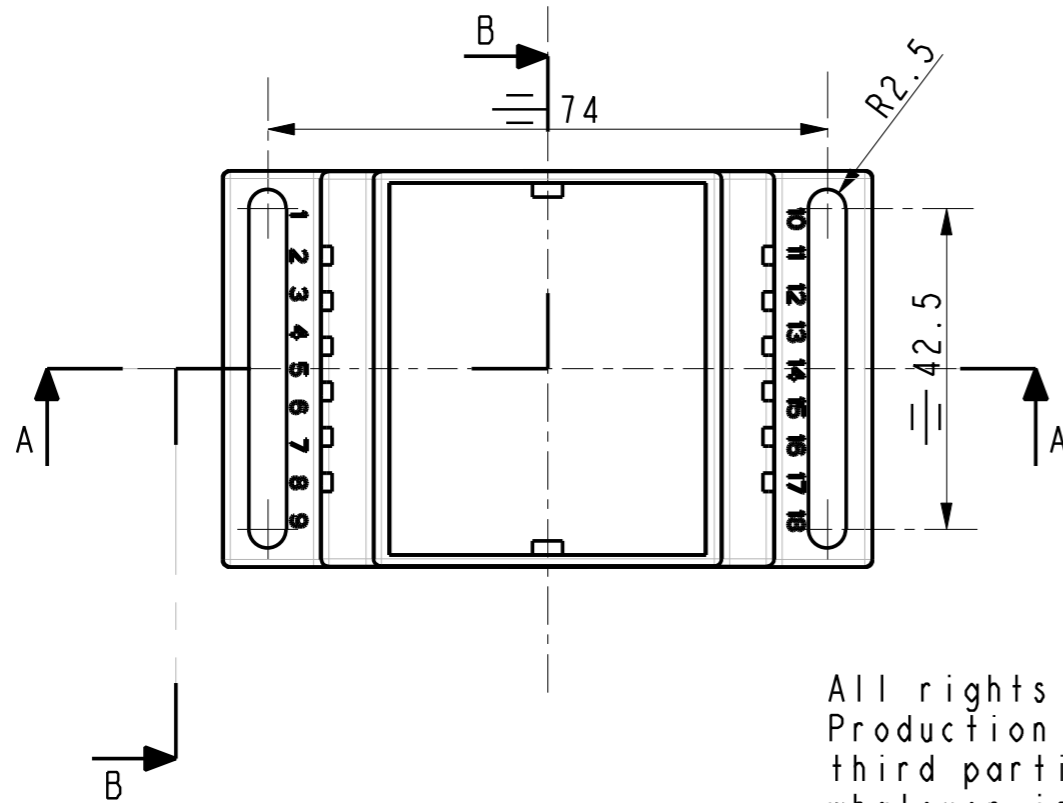

SECTION A-A

SECTION B-B

SCALE 0.500

Missing measures: look at drawing no BC 331

All rights strictly reserved.
 Production or issue to
 third parties in any form
 whatever is not permitted
 without written authority
 from the proprietors.

Registered design file: 2020060001255 ©

Dato: 27-Oct-10	BERNIC A/S	
Skala: 1.000	Kunde:	Sheet 1 of 1
Tol.:	Materiale:	Farve:
DS/ISO 2768 - m	PC	Grey 70350
Emne nr.:	3D model:	Tegn. nr.:
n.nnn.nnn.nnn	525_ENCL-05	BC 335
Betegnelsen:	Type 525, fixed terminals, ventilated	Fil: 525_ENCL-05