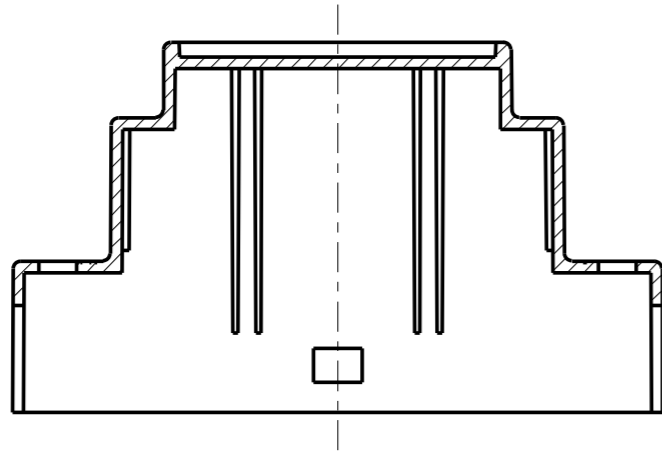

SECTION A-A

SECTION B-B

SCALE 0.500

Missing measures: look at drawing no BC 331

All rights strictly reserved.
 Production or issue to
 third parties in any form
 whatever is not permitted
 without written authority
 from the proprietors.

Registered design file: 2020060001255 ©

Dato: 27-Oct-10	BERNIC A/S	
Skala: 1.000	Kunde:	Sheet 1 of 1
Tol.:	Materiale:	Farve:
DS/ISO 2768 - m	PC	Grey 70350
Emne nr.:	3D model:	Tegn. nr.:
n.nnn.nnn.nnn	525_ENCL-05	BC 335
Betegnelsen:	Type 525, fixed terminals, ventilated	Fil: 525_ENCL-05