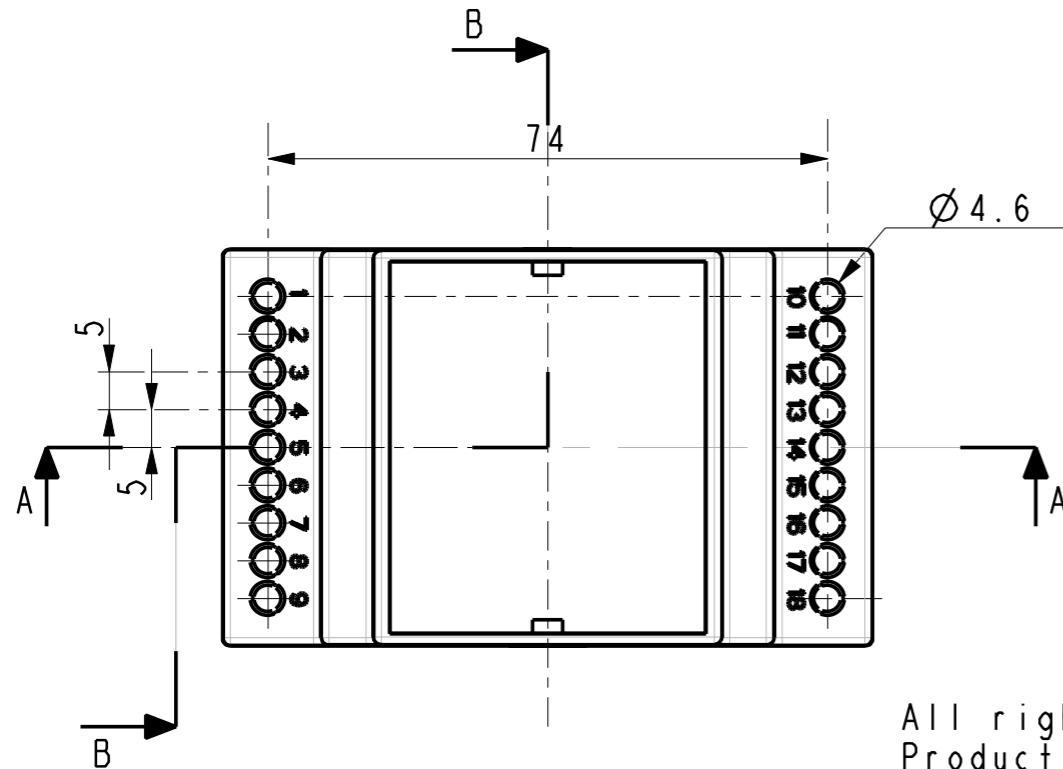

SECTION A-A

DETAIL X
SCALE 2.000

SEE DETAIL X

SECTION B-B

SCALE 0.500

All rights strictly reserved.
Production or issue to
third parties in any form
whatever is not permitted
without written authority
from the proprietors.

Registrated design file: 2020060001255 ©

Missing measures: look at drawing no BC 331

Dato: 27-Oct-10	BERNIC A/S	
Skala: 1.000	Kunde:	Sheet 1 of 1
Tol.:	Materiale:	Farve:
DS/ISO 2768 - m	PC	Grey 70350
Emne nr.:	3D model:	Tegn. nr.:
n.nnn.nnn.nnn	525_ENCL-06	BC 336
Betegnelsen:	Type 525, knock out	Fil:
		525_ENCL-06