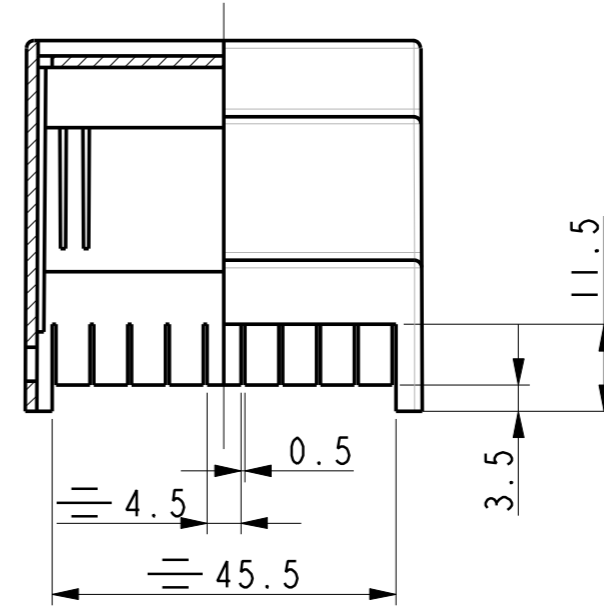

SECTION A-A

DETAIL X
SCALE 2.000

SEE DETAIL X

SECTION B-B

SCALE 0.500

All rights strictly reserved.
Production or issue to
third parties in any form
whatever is not permitted
without written authority
from the proprietors.

Registrated design file: 2020060001255 ©

Missing measures: look at drawing no BC 331

Dato: 27-Oct-10	BERNIC A/S	
Skala: 1.000	Kunde:	Sheet 1 of 1
Tol.:	Materiale:	Farve:
DS/ISO 2768 - m	PC	Grey 70350
Emne nr.:	3D model:	Tegn. nr.:
n.nnn.nnn.nnn	525_ENCL-06	BC 336
Betegnelsen:	Type 525, knock out	Fil:
		525_ENCL-06