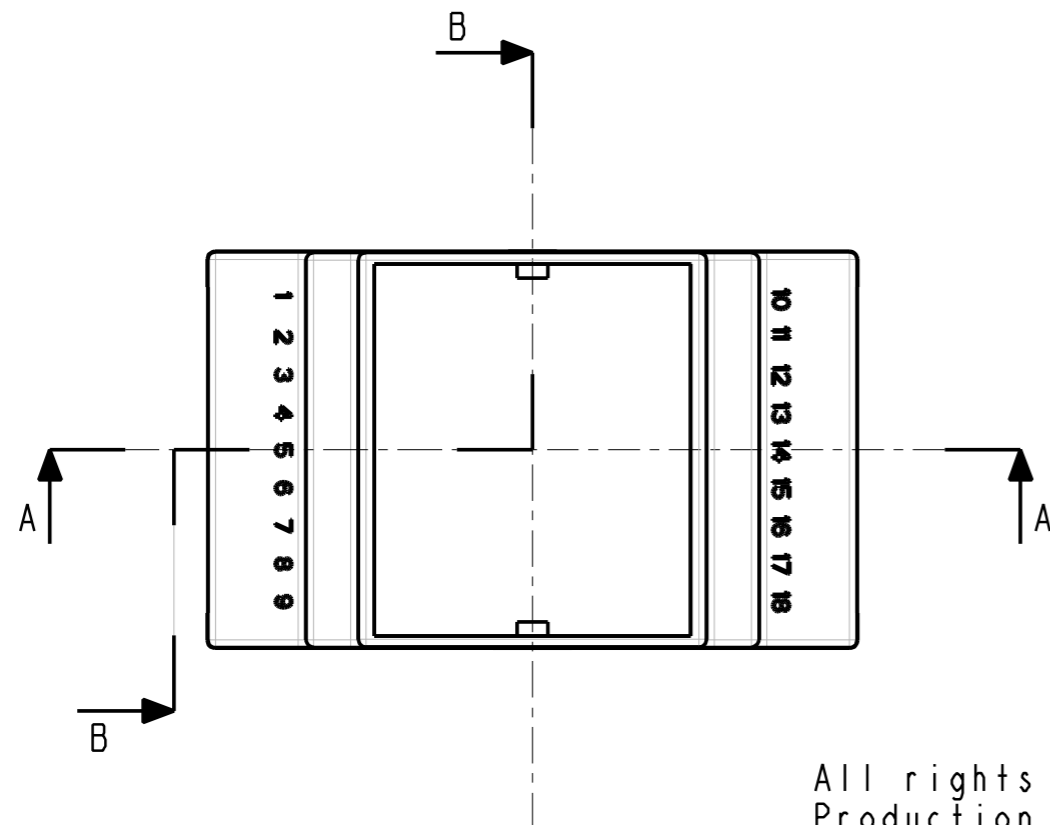

SECTION A-A

SECTION B-B

SCALE 0.500

Missing measures: look at drawing no BC 331

All rights strictly reserved.
 Production or issue to
 third parties in any form
 whatever is not permitted
 without written authority
 from the proprietors.

Registered design file: 2020060001255 ©

Dato: 27-Oct-10	BERNIC A/S	
Skala: 1.000	Kunde:	Sheet 1 of 1
Tol.:	Materiale:	Farve:
DS/ISO 2768 - m	PC	Grey 70350
Emne nr.:	3D model:	Tegn. nr.:
n.nnn.nnn.nnn	525_ENCL-07	BC 337
Betegnelsen:	Type 525, for plugable terminals	Fil: 525_ENCL-07