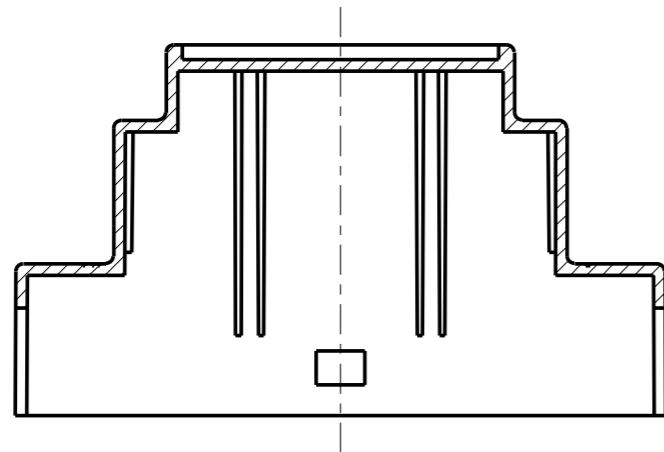

SECTION A-A

SECTION B-B

SCALE 0.500

Missing measures: look at drawing no BC 331

All rights strictly reserved.
 Production or issue to
 third parties in any form
 whatever is not permitted
 without written authority
 from the proprietors.

Registered design file: 2020060001255 ©

Dato: 27-Oct-10	BERNIC A/S	
Skala: 1.000	Kunde:	Sheet 1 of 1
Tol.:	Materiale:	Farve:
DS/ISO 2768 - m	PC	Grey 70350
Emne nr.:	3D model:	Tegn. nr.:
n.nnn.nnn.nnn	525_ENCL-07	BC 337
Betegnelsen:	Type 525, for plugable terminals	Fil: 525_ENCL-07