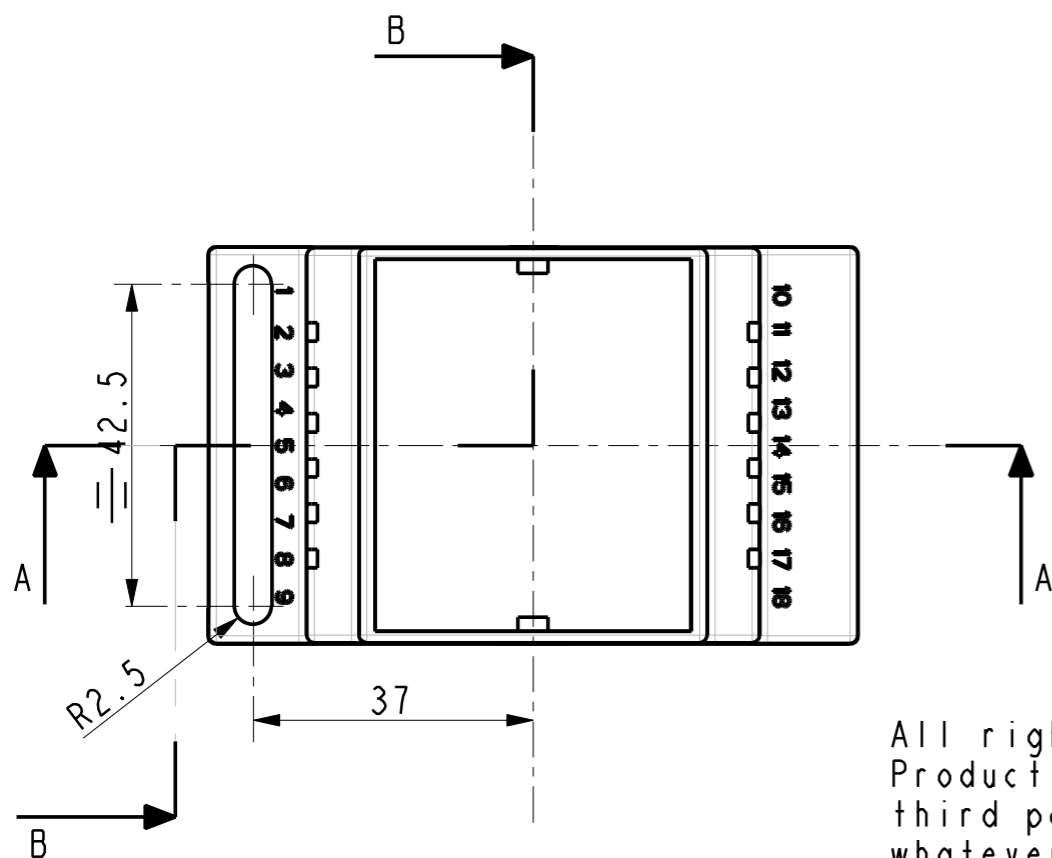

SECTION A-A

SECTION B-B

SCALE 0.500

All rights strictly reserved.
 Production or issue to
 third parties in any form
 whatever is not permitted
 without written authority
 from the proprietors.

Registered design file: 2020060001255 ©

Missing measures: look at drawing no BC 331

Dato: 27-Oct-10	BERNIC A/S	
Skala: 1.000	Kunde:	Sheet 1 of 1
Tol.:	Materiale:	Farve:
DS/ISO 2768 - m	PC	Grey 70350
Emne nr.:	3D model:	Tegn. nr.:
n.nnn.nnn.nnn	525_ENCL-09	BC 339
Betegnelse:	Type 525, open 1-9, closed 10-18, ventilated	Fil: 525_ENCL-09