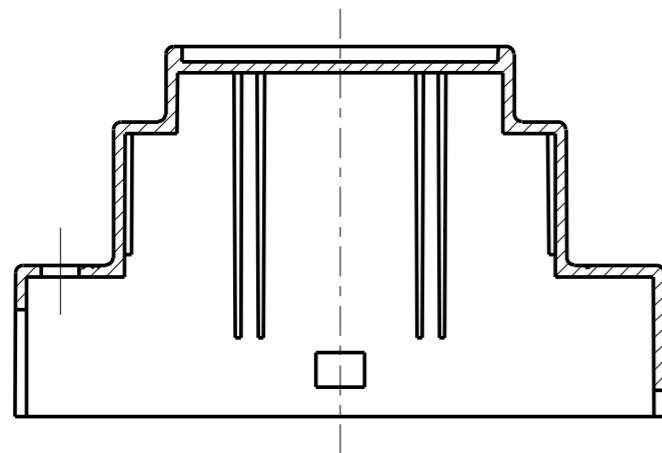

SECTION A-A

SECTION B-B

SCALE 0.500

All rights strictly reserved.
 Production or issue to
 third parties in any form
 whatever is not permitted
 without written authority
 from the proprietors.

Registered design file: 2020060001255 ©

Missing measures: look at drawing no BC 331

Dato: 27-Oct-10	BERNIC A/S	
Skala: 1.000	Kunde:	Sheet 1 of 1
Tol.:	Materiale:	Farve:
DS/ISO 2768 - m	PC	Grey 70350
Emne nr.:	3D model:	Tegn. nr.:
n.nnn.nnn.nnn	525_ENCL-09	BC 339
Betegnelse:	Type 525, open 1-9, closed 10-18, ventilated	Fil: 525_ENCL-09