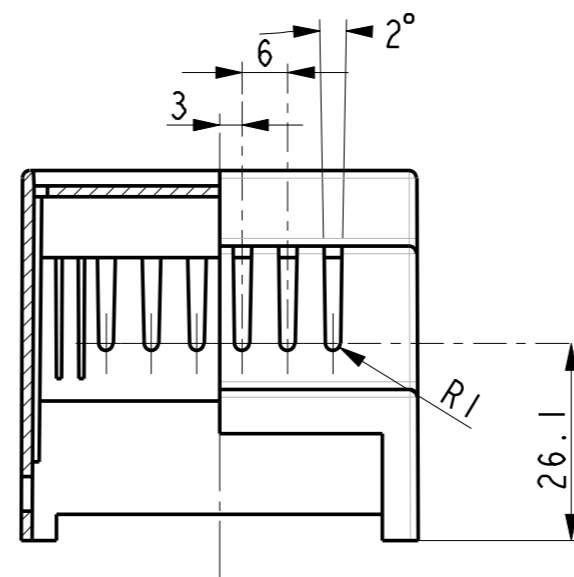

SECTION A-A

SECTION B-B

SCALE 0.500

All rights strictly reserved.
 Production or issue to
 third parties in any form
 whatever is not permitted
 without written authority
 from the proprietors.

Registered design file: 2020060001255 ©

Missing measures: look at drawing no BC 331

Dato: 27-Oct-10	BERNIC A/S	
Skala: 1.000	Kunde:	Sheet 1 of 1
Tol.:	Materiale:	Farve:
DS/ISO 2768 - m	PC	Grey 70350
Emne nr.:	3D model:	Tegn. nr.:
n.nnn.nnn.nnn	525_ENCL-09	BC 339
Betegnelse:	Type 525, open 1-9, closed 10-18, ventilated	Fil: 525_ENCL-09