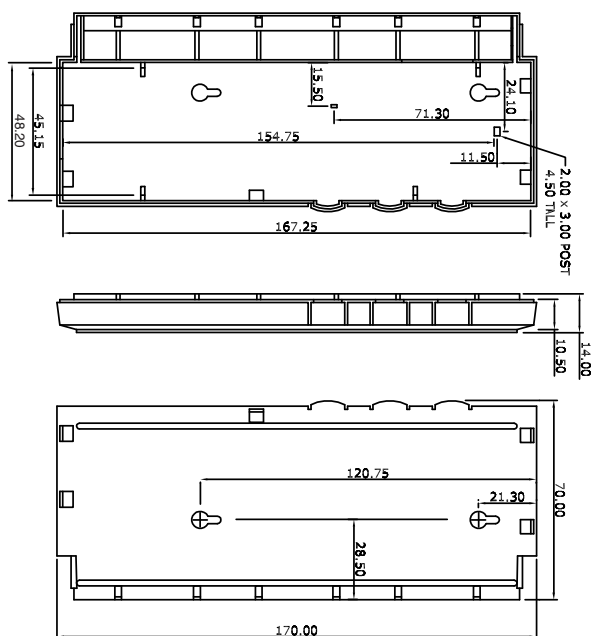

TYPE GOLD	ORDER CODE:
Complete: Top+base +battery-cover	p/n 4969020001
Push button switch	p/n 4955127313
Battery kit	p/n 4969020002

TECHNICAL DATA:

Top + Base part:: Cycoloy C 2800
 Battery cover: Cycoloy C 2800
 Colour: White RAL 9010
 Self-extinguishing: acc. to UL94-VO

BATTERY COVER

BASE

TOP