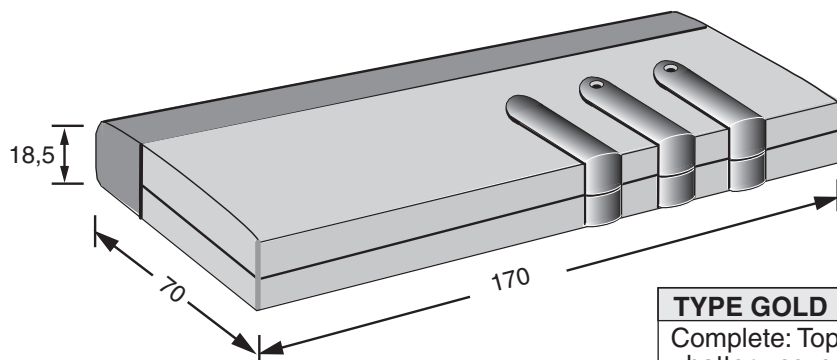

ENCLOSURE GOLD

**SERIES
GOLD**

GOLD ENCLOSURE

Enclosure for wall mounting, desk top or hand held, suitable for climate-control, access-control etc. Easy click together assembling. PCB and packing are available. Standard colour is white but other colours can be supplied on request. Battery kit available.

TYPE GOLD	ORDER CODE:
Complete: Top+base +battery-cover	p/n 4969020001
Push button switch	p/n 4955127313
Battery kit	p/n 4969020002

TECHNICAL DATA:

Top + Base part:: Cycoloy C 2800
 Battery cover: Cycoloy C 2800
 Colour: White RAL 9010
 Self-extinguishing: acc. to UL94-VO

BATTERY COVER

BASE

TOP