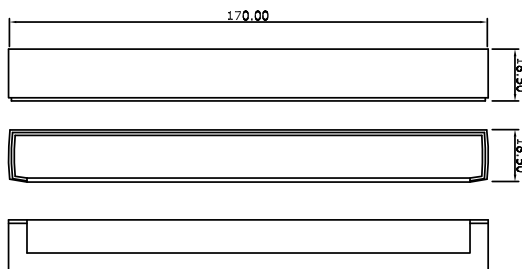

BATTERY COVER